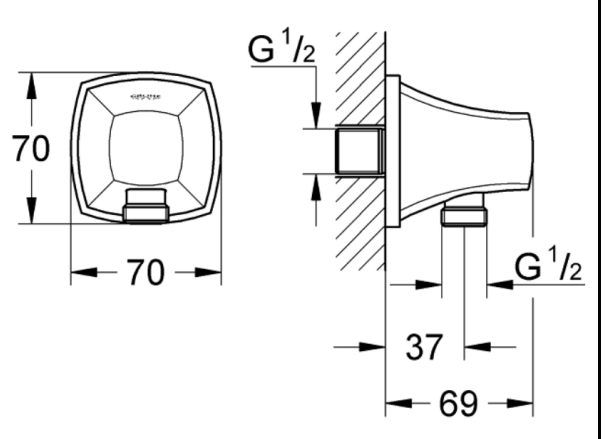

## SANITARY WARE SPECIFICATION SHEET

Item Descriptions	GROHE (Germany) "Grandera" Shower outlet elbow, 1/2"	<p>Illustration/ Drawing</p>
Dimensions	L70 x W69 x H70 mm	
Model	27970IG0	
Finish / Material	Chrome Plated & Gold / Metal	
Country of origin	Germany	
Manufacturer	GROHE Limited	
Supplier	Acme Sanitary Ware Co. Ltd Mr. Eric Wong/ Mr. Don Yuen	
Contact Tel/Fax E-mail Website	(852) 2388-7171 / (852) 2710-8012 acme@acmesanitary.com.hk www.acmesanitary.com.hk	

**"Grandera"**  
**Shower outlet elbow, 1/2 "**

- material: metal
- male thread
- protected against backflow
- **GROHE StarLight** finish

- Colour options:**
- 000 | StarLight Chrome
  - GL0 | Cool Sunrise
  - DC0 | SuperSteel
  - GN0 | Brushed Cool Sunrise
  - DA0 | Warm Sunset
  - DL0 | Brushed Warm Sunset
  - A00 | Hard Graphite
  - BE0 | Polished Nickel
  - AL0 | Brushed Hard Graphite
  - EN0 | Brushed Nickel